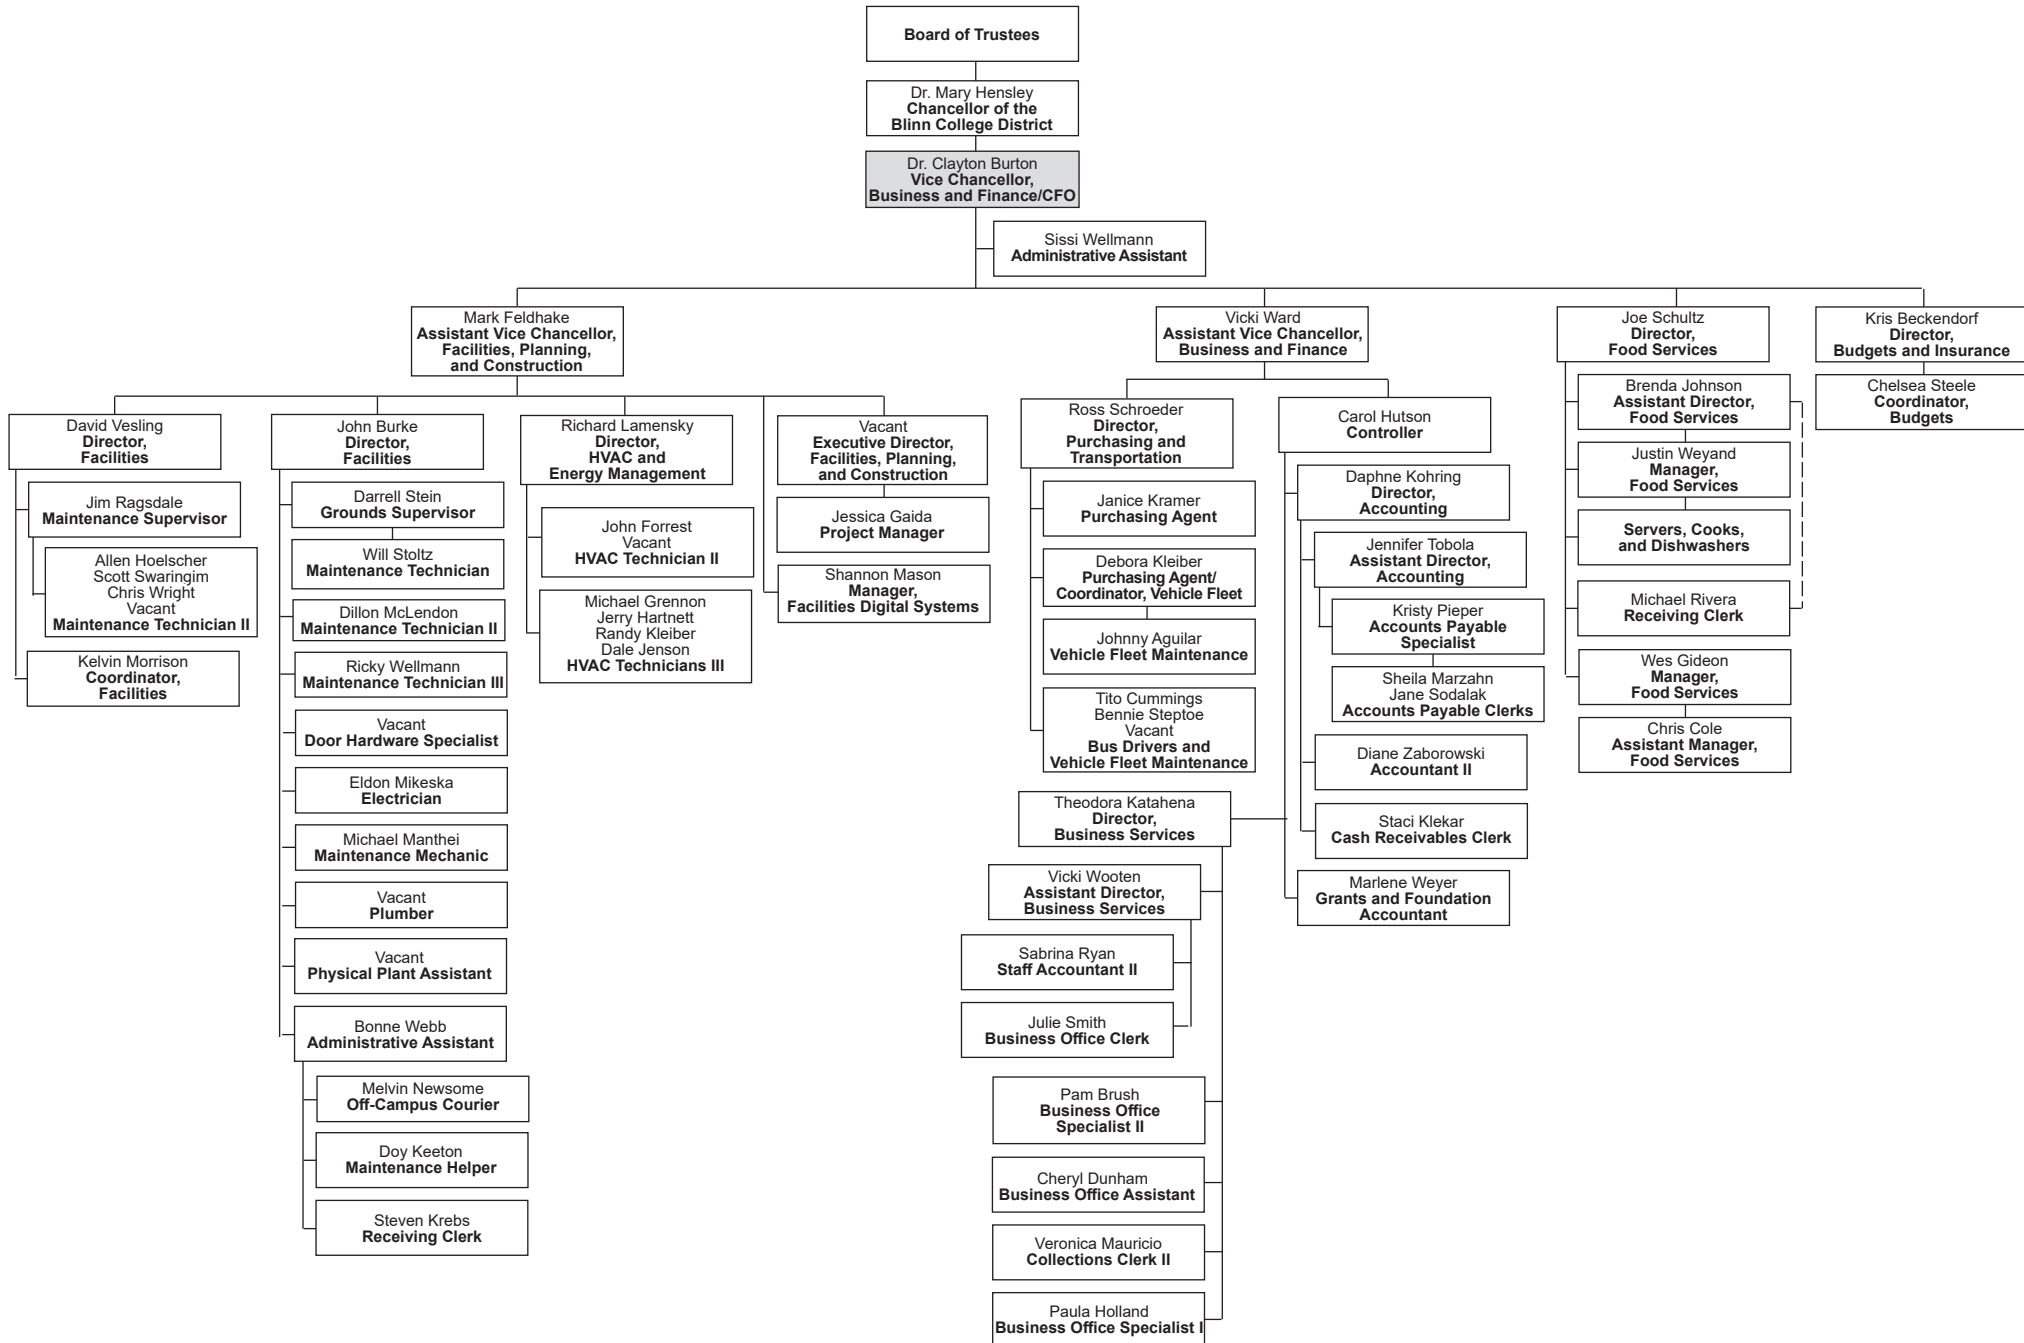

BLINN COLLEGE ORGANIZATION BY PERSONNEL

Only names of full-time personnel are listed.
Revised January 26, 2024 with the Chancellor's Approval