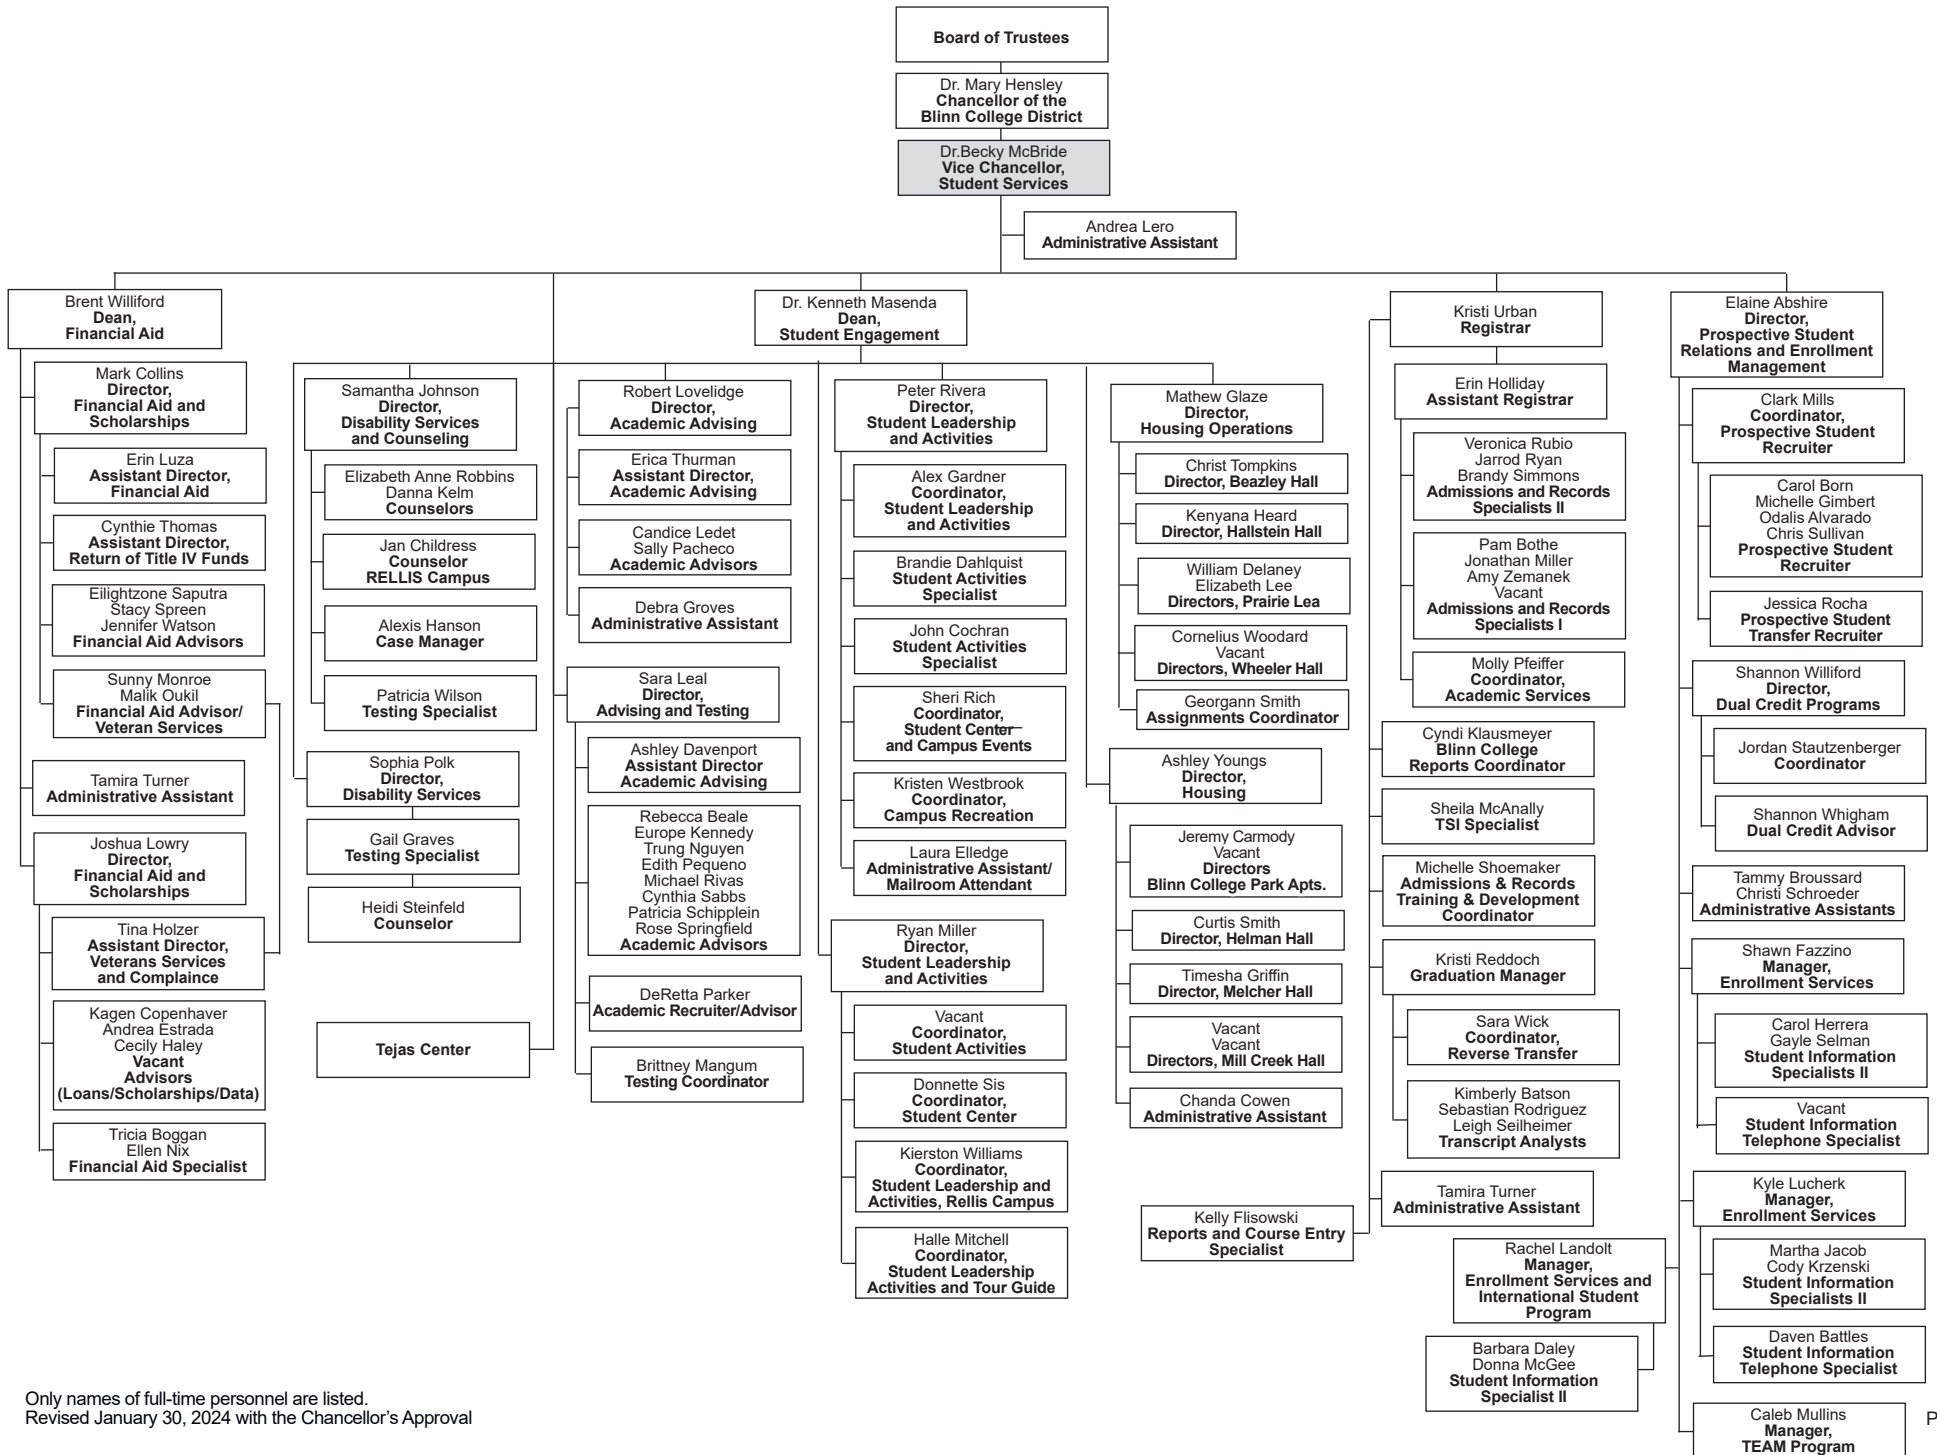

BLINN COLLEGE ORGANIZATION BY PERSONNEL

Only names of full-time personnel are listed.
Revised January 26, 2024 with the Chancellor's Approval

BLINN COLLEGE ORGANIZATION BY PERSONNEL

Only names of full-time personnel are listed.
Revised February 12, 2024 with the Chancellor's Approval

BLINN COLLEGE ORGANIZATION BY PERSONNEL

BLINN COLLEGE ORGANIZATION BY PERSONNEL

Only names of full-time personnel are listed.
Revised February 1, 2024 with the Chancellor's Approval

BLINN COLLEGE ORGANIZATION BY PERSONNEL