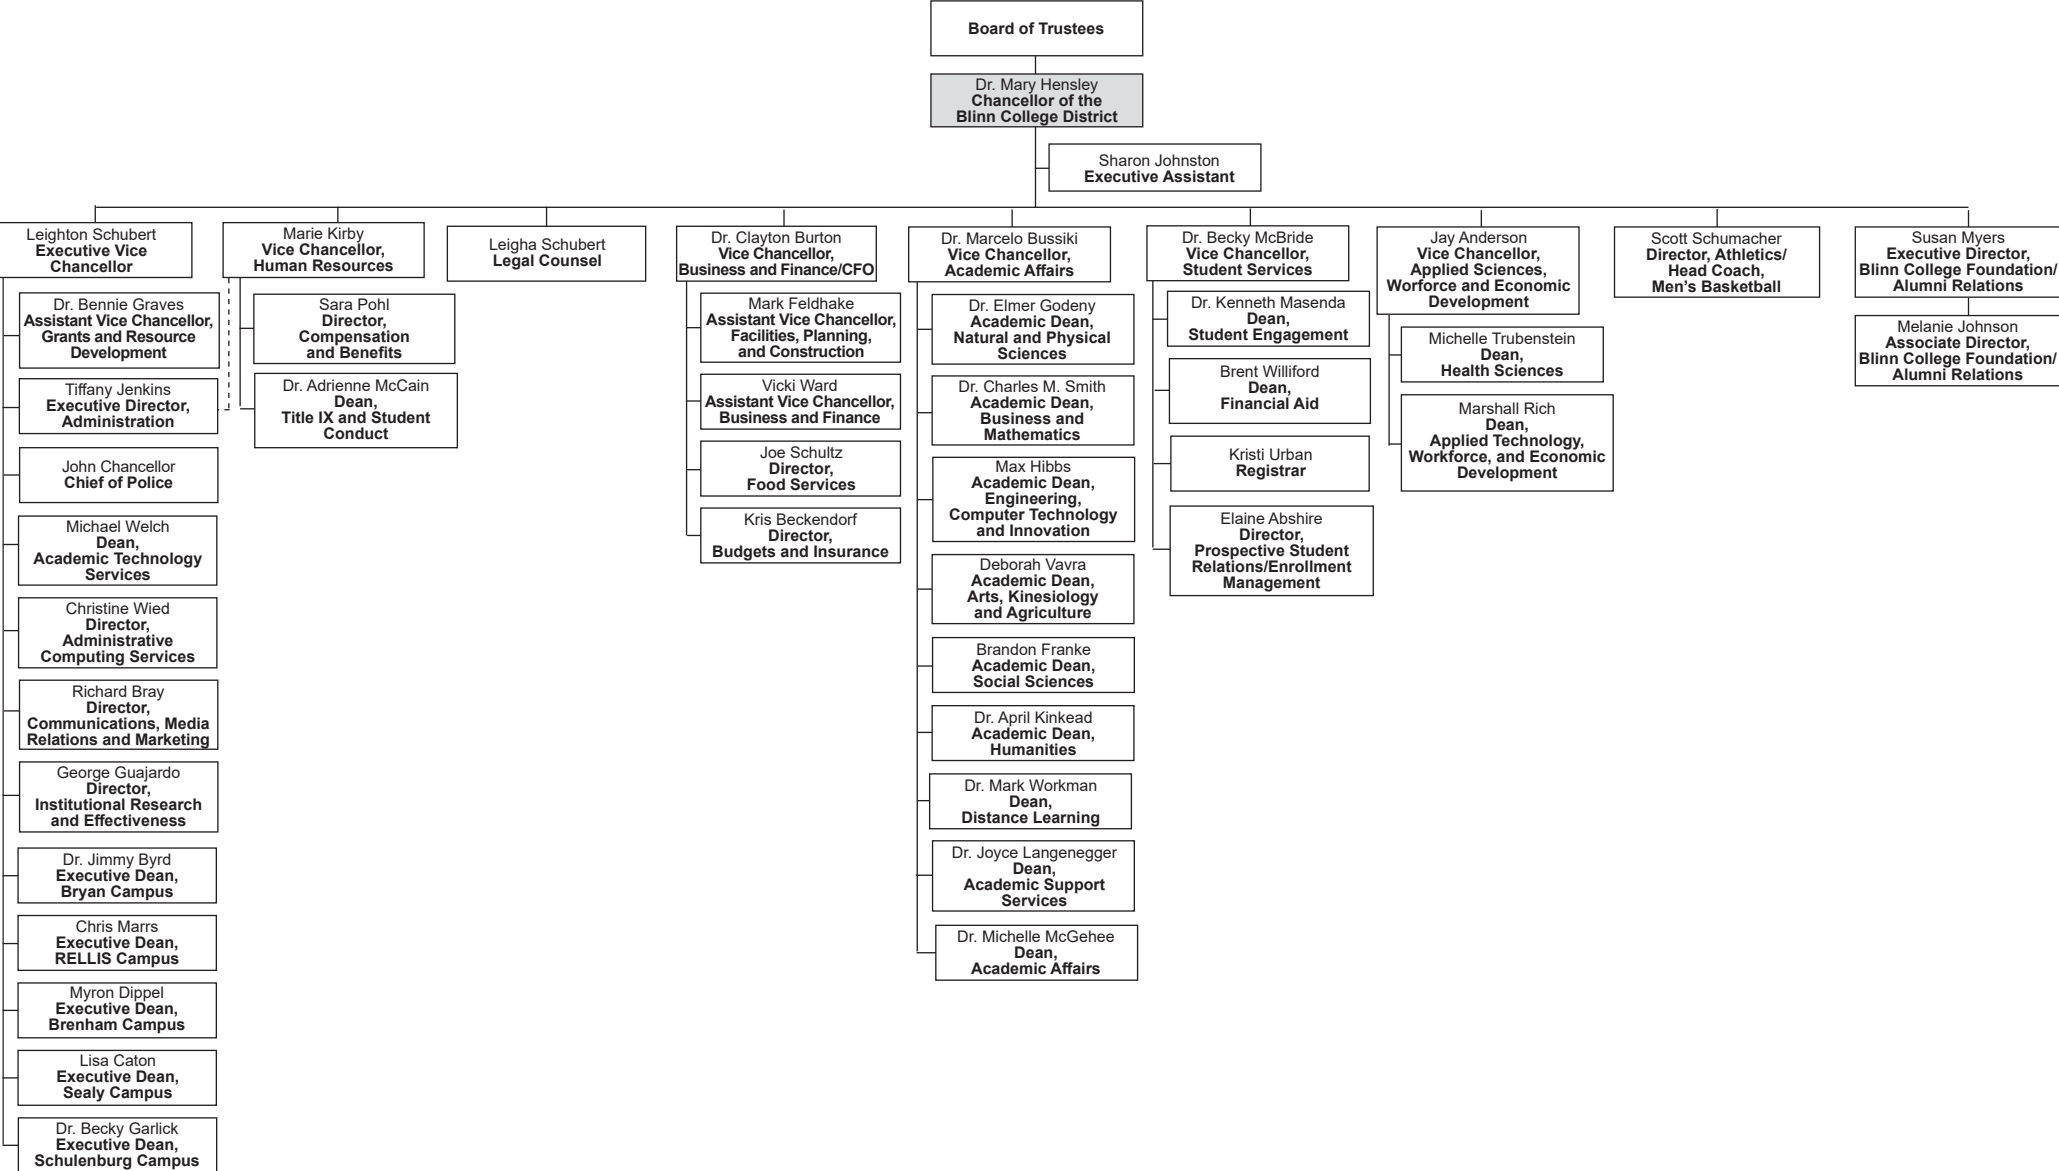

BLINN COLLEGE ORGANIZATION BY PERSONNEL

Only names of full-time personnel are listed.
Revised January 9, 2024 with the Chancellor's Approval

BLINN COLLEGE ORGANIZATION BY PERSONNEL

BLINN COLLEGE ORGANIZATION BY PERSONNEL

Only names of full-time personnel are listed.
Revised January 26, 2024 with the Chancellor's Approval

BLINN COLLEGE ORGANIZATION BY PERSONNEL

Only names of full-time personnel are listed.
Revised July 21, 2023 with the Chancellor's Approval