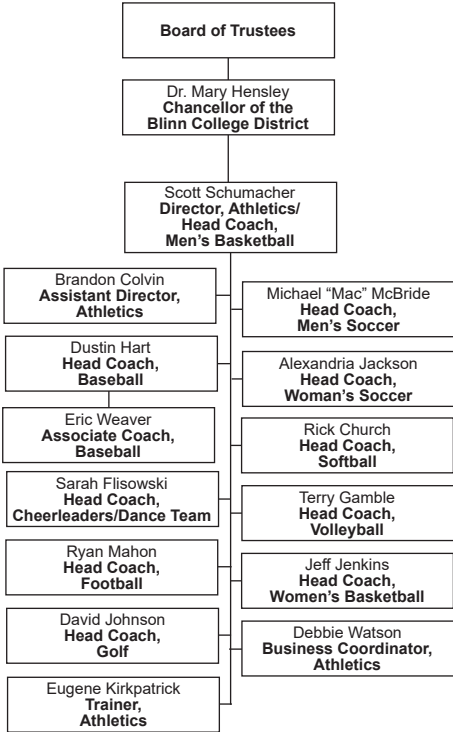

BLINN COLLEGE ORGANIZATION BY PERSONNEL

BLINN COLLEGE ORGANIZATION BY PERSONNEL

Only names of full-time personnel are listed.
Revised February 1, 2024 with the Chancellor's Approval

BLINN COLLEGE ORGANIZATION BY PERSONNEL