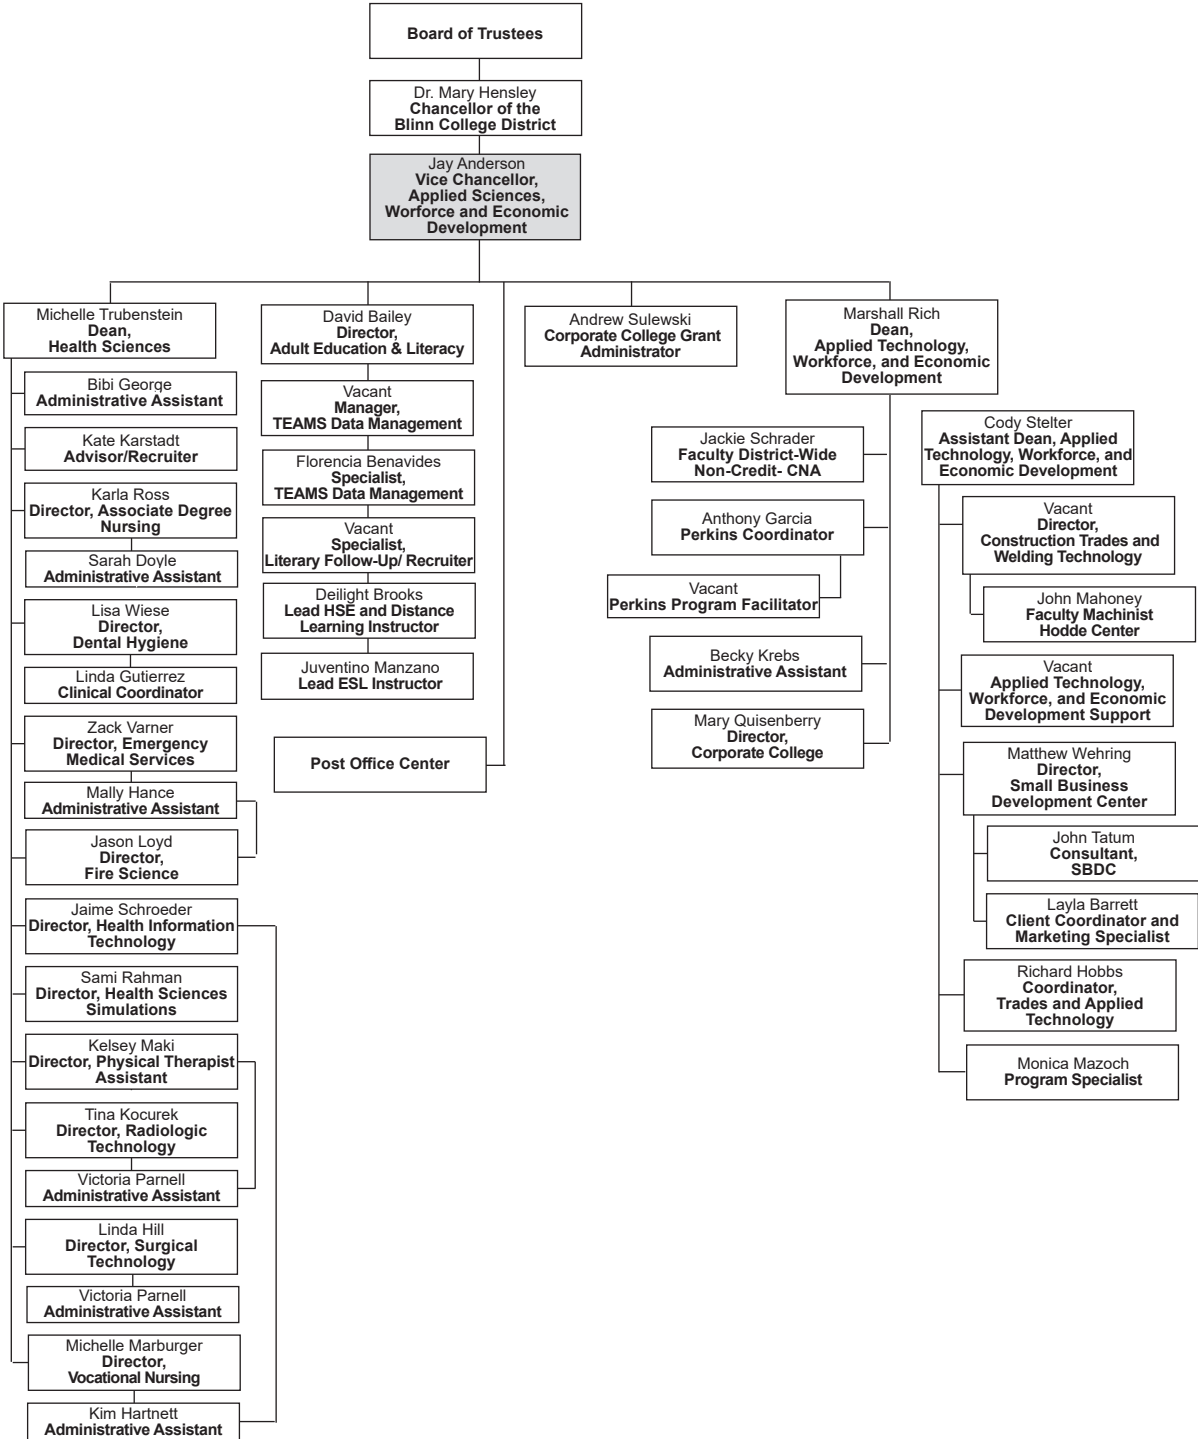

BLINN COLLEGE ORGANIZATION BY PERSONNEL

Only names of full-time personnel are listed.
Revised January 26, 2024 with the Chancellor's Approval

BLINN COLLEGE ORGANIZATION BY PERSONNEL

Only names of full-time personnel are listed.
Revised February 12, 2024 with the Chancellor's Approval

BLINN COLLEGE ORGANIZATION BY PERSONNEL

BLINN COLLEGE ORGANIZATION BY PERSONNEL

Only names of full-time personnel are listed.
Revised February 1, 2024 with the Chancellor's Approval

BLINN COLLEGE ORGANIZATION BY PERSONNEL