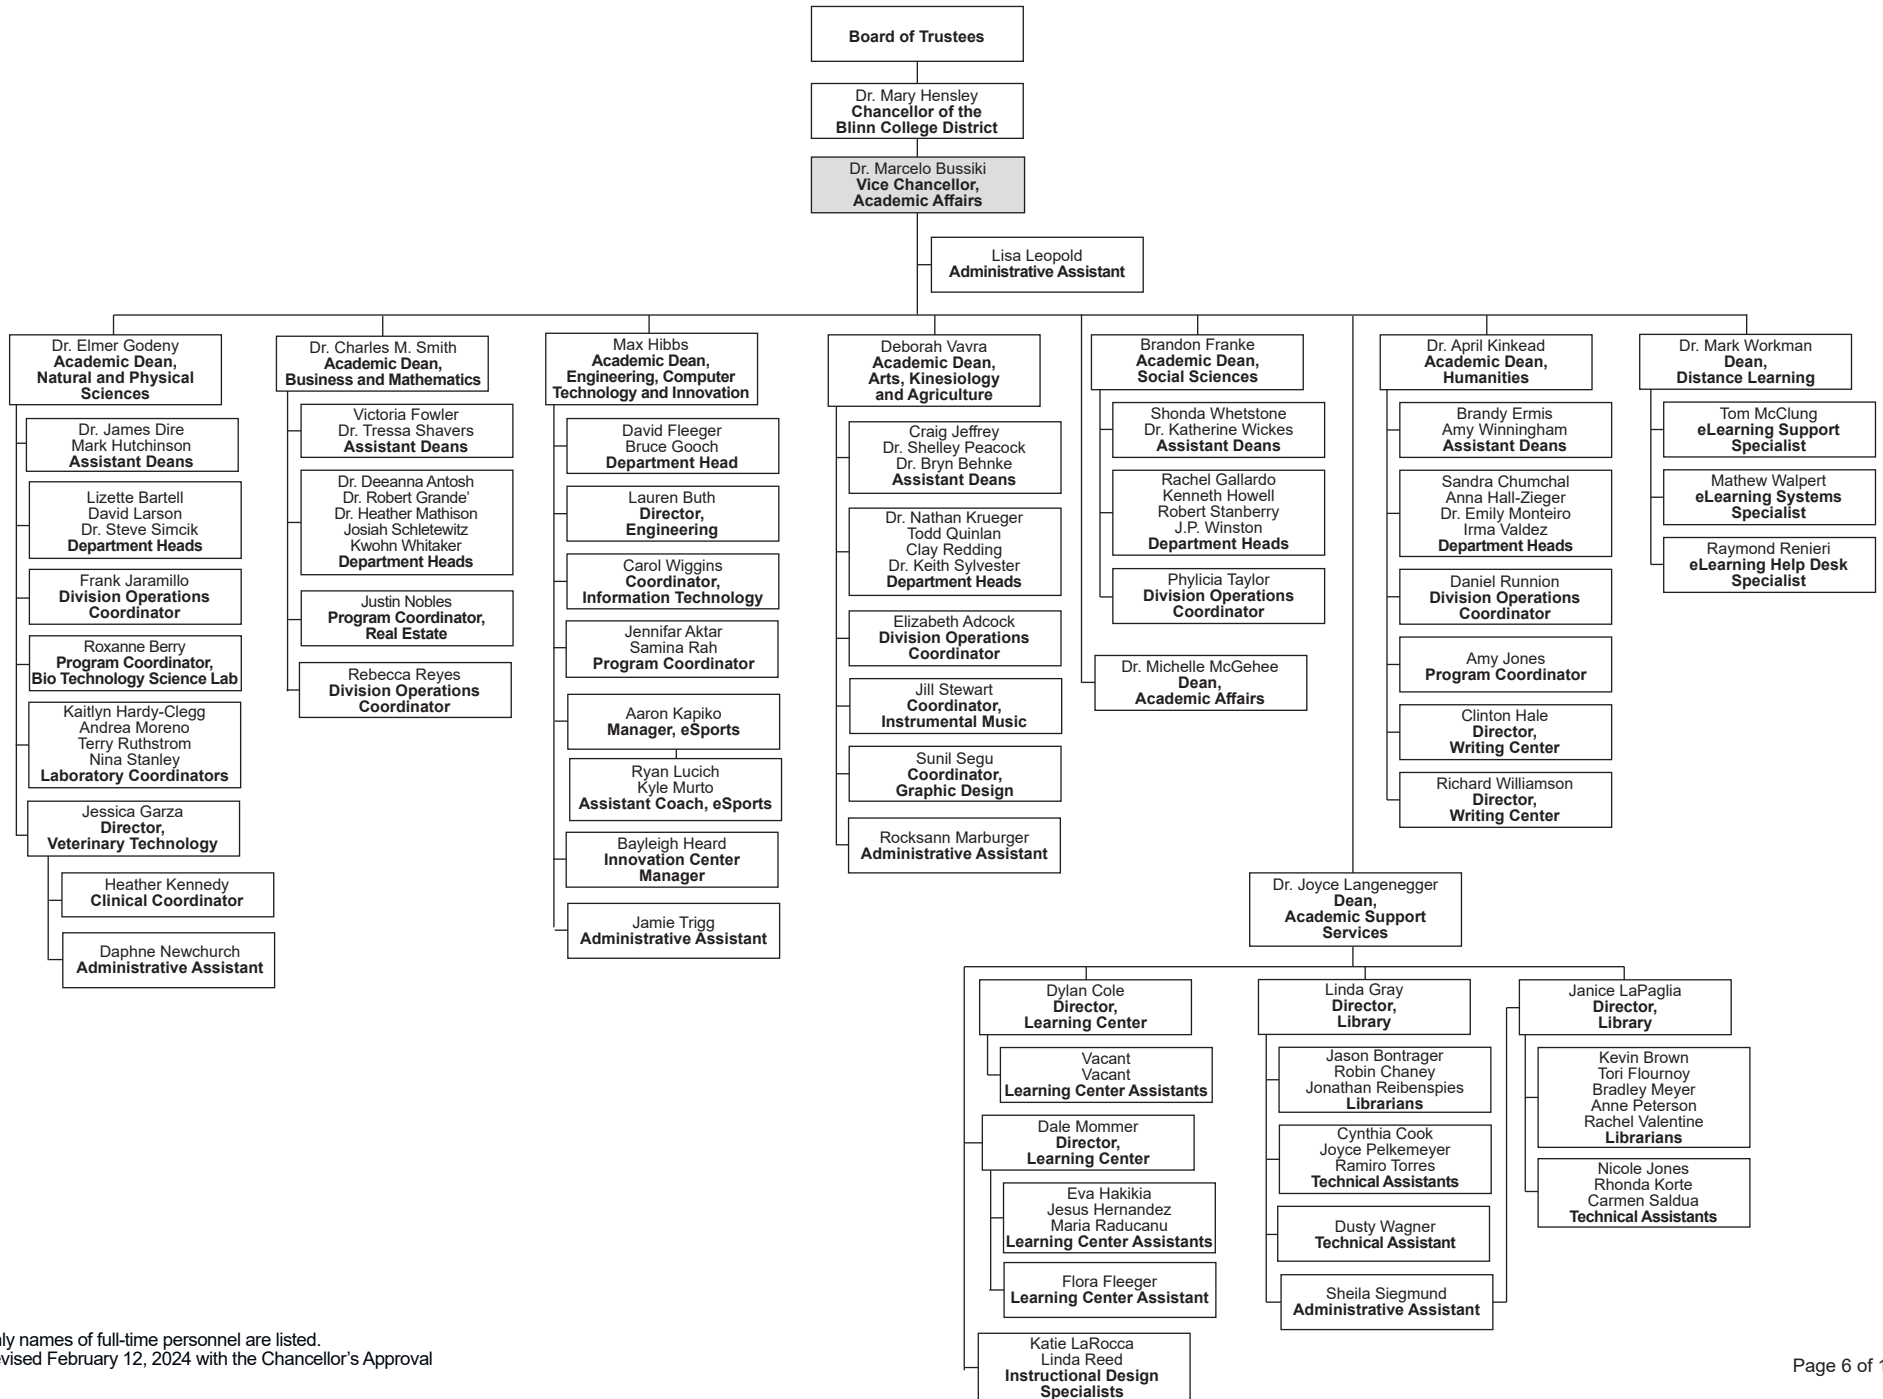

BLINN COLLEGE ORGANIZATION BY PERSONNEL

Only names of full-time personnel are listed.
Revised January 9, 2024 with the Chancellor's Approval

BLINN COLLEGE ORGANIZATION BY PERSONNEL

BLINN COLLEGE ORGANIZATION BY PERSONNEL

Only names of full-time personnel are listed.
Revised January 26, 2024 with the Chancellor's Approval

BLINN COLLEGE ORGANIZATION BY PERSONNEL

Only names of full-time personnel are listed.
Revised July 21, 2023 with the Chancellor's Approval

BLINN COLLEGE ORGANIZATION BY PERSONNEL

Only names of full-time personnel are listed.
Revised January 26, 2024 with the Chancellor's Approval

BLINN COLLEGE ORGANIZATION BY PERSONNEL

Only names of full-time personnel are listed.
Revised February 12, 2024 with the Chancellor's Approval