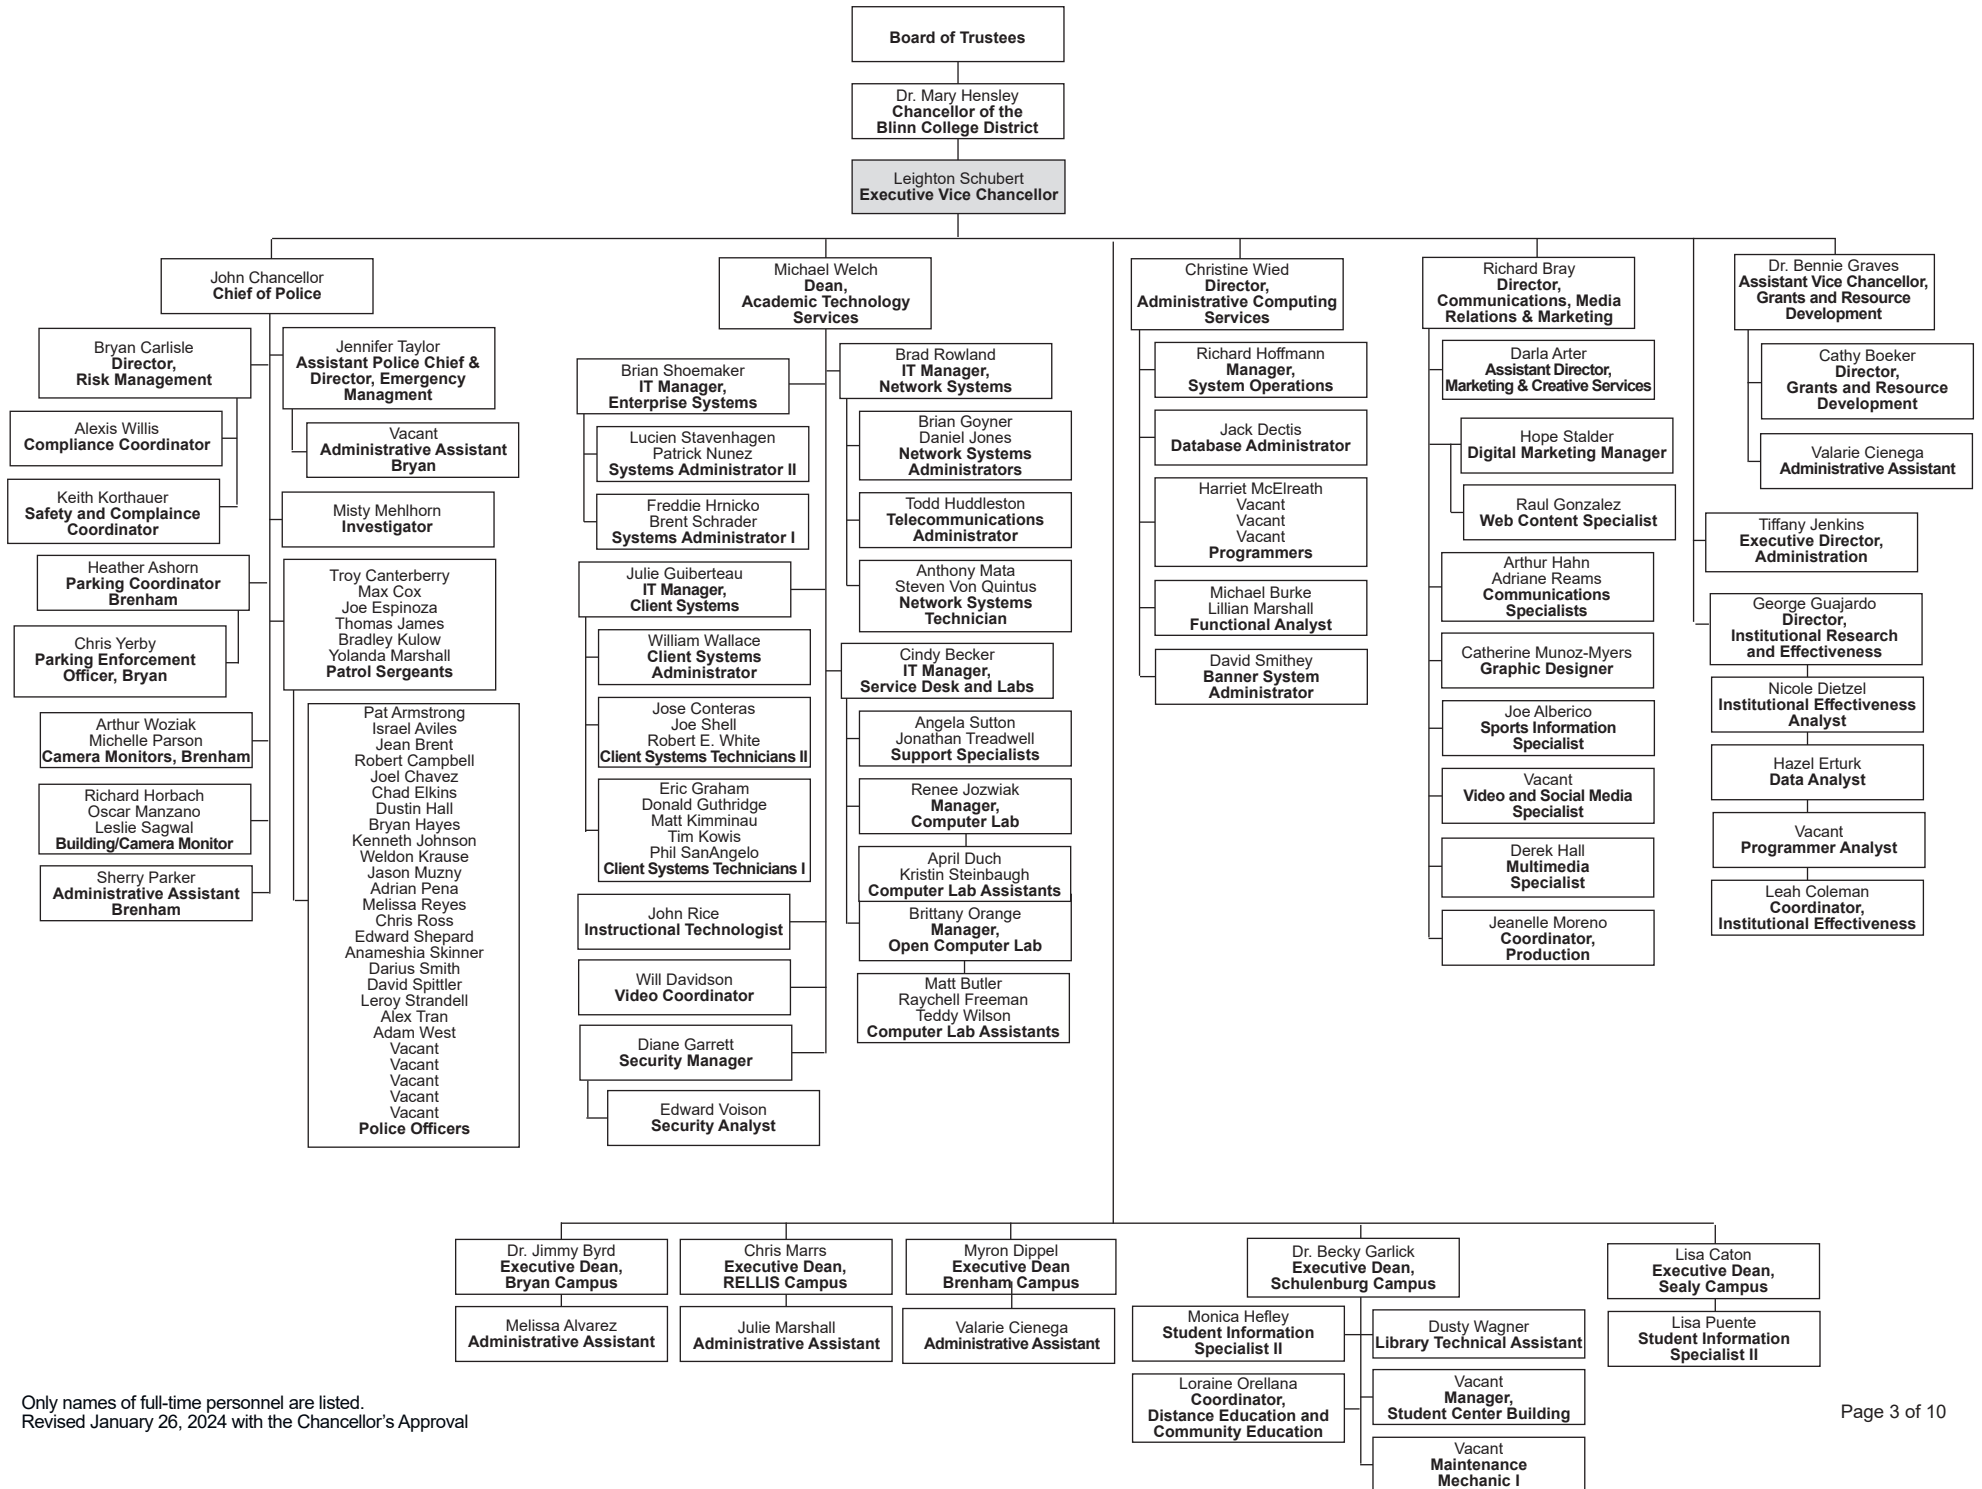

BLINN COLLEGE ORGANIZATION BY PERSONNEL

Only names of full-time personnel are listed.
Revised January 9, 2024 with the Chancellor's Approval

BLINN COLLEGE ORGANIZATION BY PERSONNEL

BLINN COLLEGE ORGANIZATION BY PERSONNEL

Only names of full-time personnel are listed.
Revised January 26, 2024 with the Chancellor's Approval

BLINN COLLEGE ORGANIZATION BY PERSONNEL

Only names of full-time personnel are listed.
Revised July 21, 2023 with the Chancellor's Approval