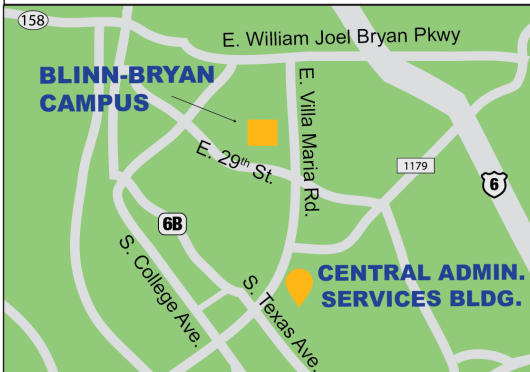

CENTRAL ADMIN. SERVICES BUILDING (LOCATED IN THE TEJAS CENTER)

Enrollment Services, Financial Aid/Veteran Services, Parking and ID, Testing Services, Business Office, Academic Advising
 3125 South Texas Ave., Suite 1900
 Bryan, TX 77802