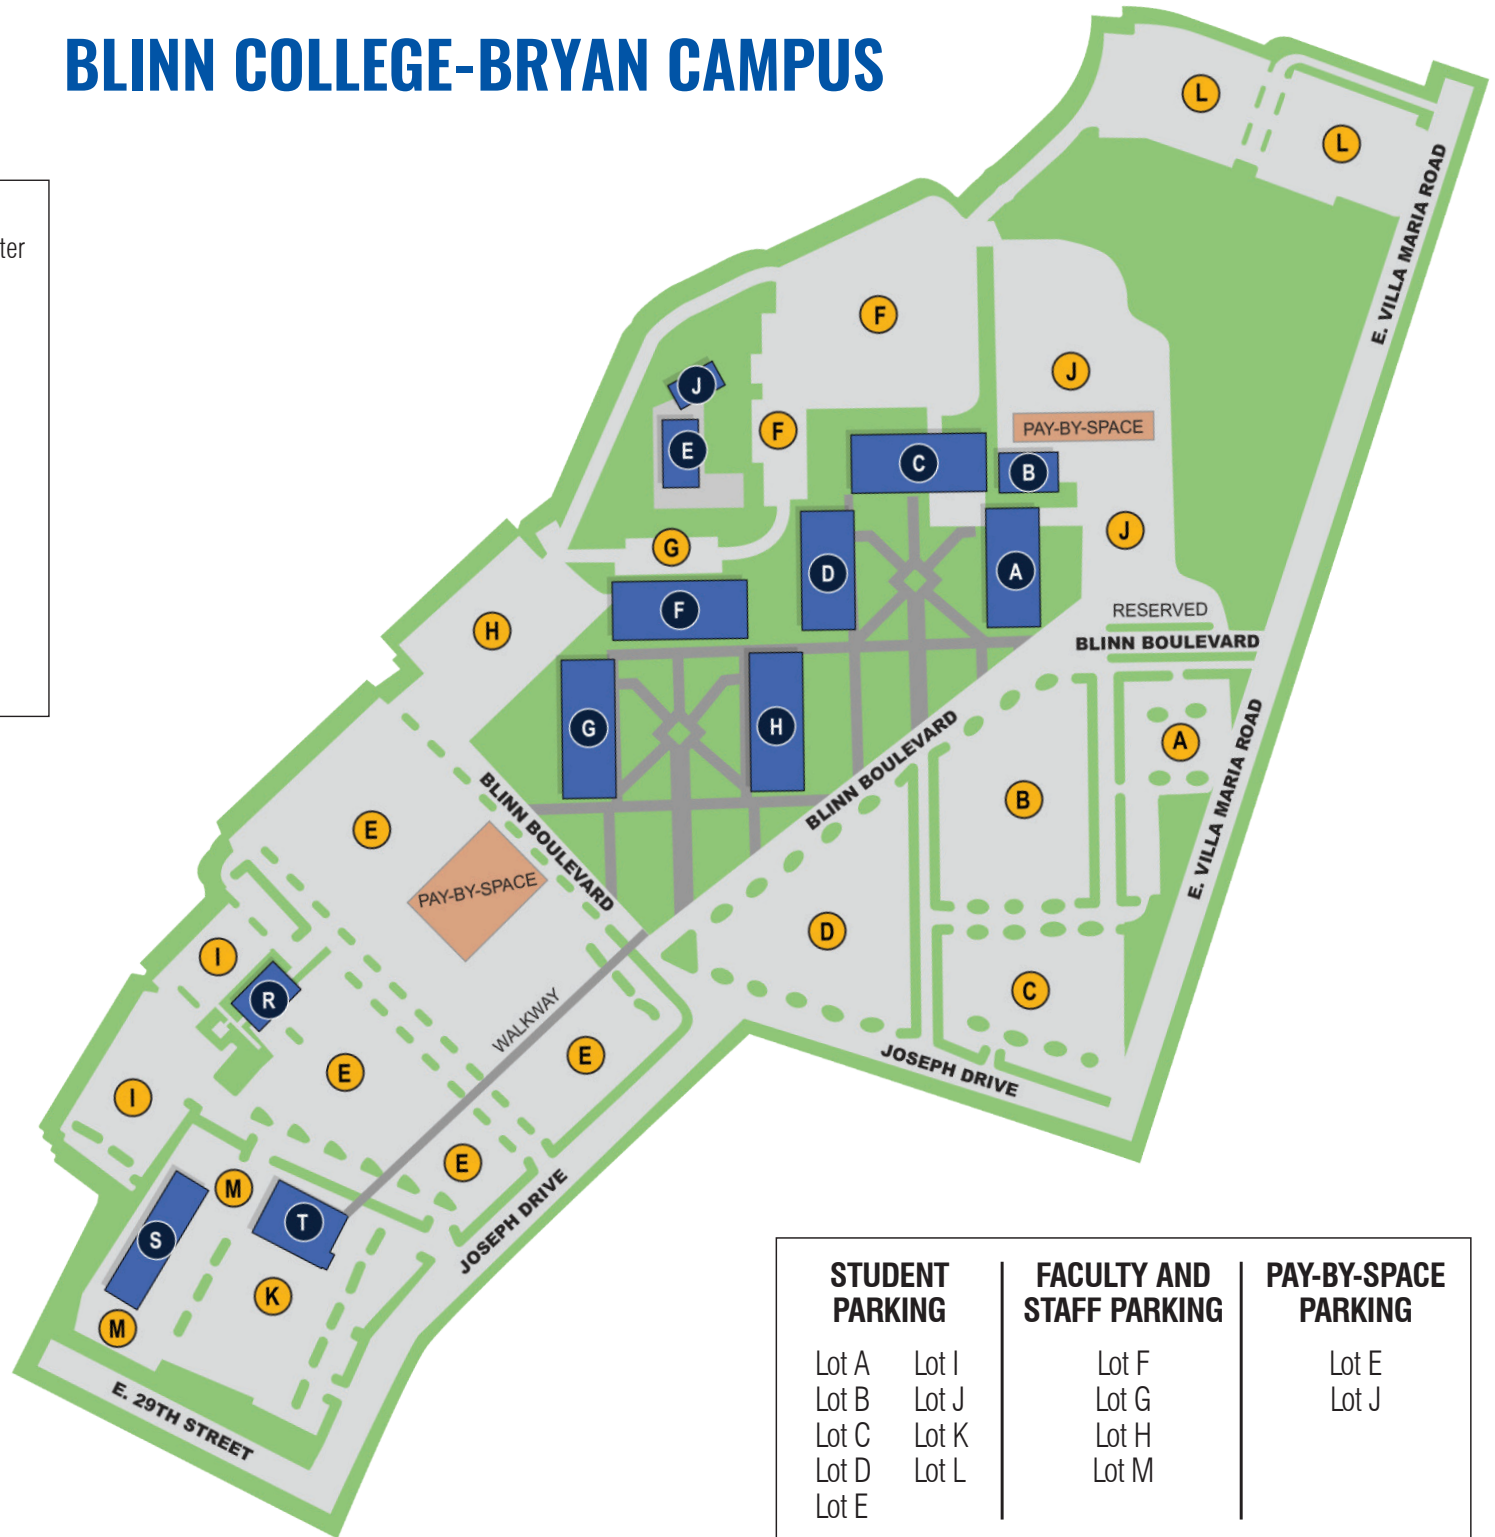

BLINN COLLEGE-BRYAN CAMPUS

BUILDINGS

- A. Prospective Students, Classrooms, Writing Center
- B. Offices
- C. Library, Learning Center, Classrooms
- D. Disability Services, Counseling, Health Clinic, Science Labs, Computer labs, Classrooms
- F. Student Center, Food Service, Classrooms
- G. Kinesiology Room, Classrooms
- H. Classrooms, Open Computer Lab
- J. Ceramics Lab
- E. Maintenance
- R. Classrooms, Distance Learning
- S. Bookstore, Campus Police, Human Resources, Administration Offices
- T. Classrooms

CENTRAL ADMIN. SERVICES BUILDING (LOCATED IN THE TEJAS CENTER)

Enrollment Services, Financial Aid/Veteran Services, Parking and ID, Testing Services, Business Office, Academic Advising
 3125 South Texas Ave., Suite 1900
 Bryan, TX 77802

STUDENT PARKING

Lot A
 Lot B
 Lot C
 Lot D
 Lot E

FACULTY AND STAFF PARKING

Lot F
 Lot G
 Lot H
 Lot M

PAY-BY-SPACE PARKING

Lot E
 Lot J