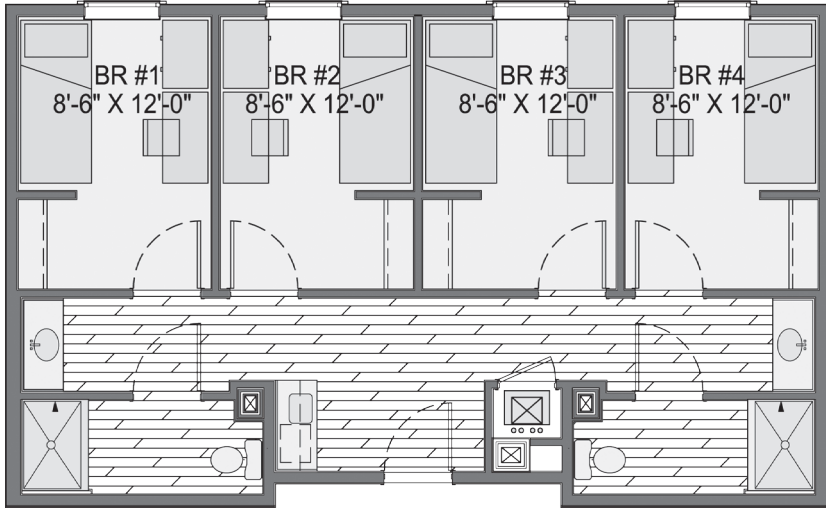

Bert and Mae Dean Wheeler Residence Hall

Available Floor Plan

4 BEDROOM, 4 BED, 2 BATH SUITE

**2 BEDROOM, 6 BED,
1 1/2 BATH SUITE**