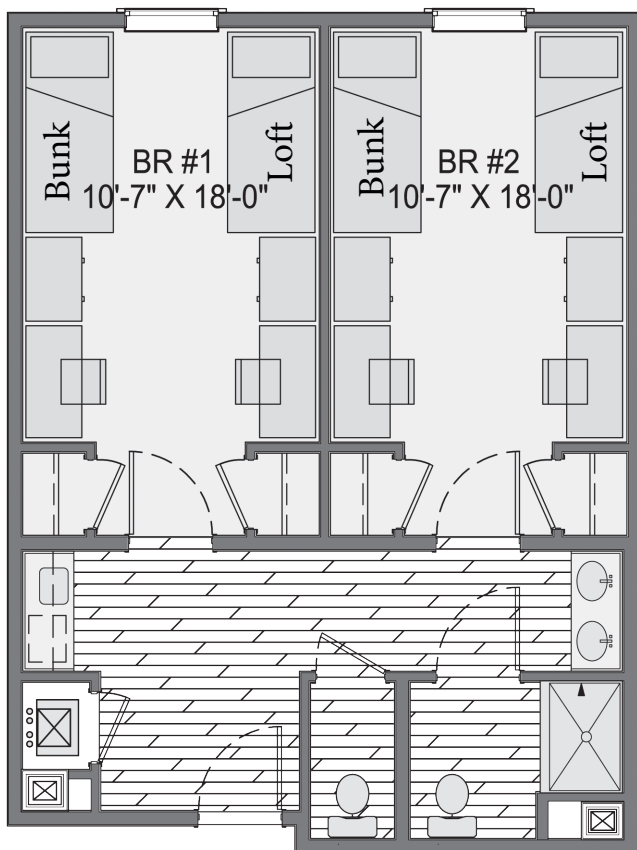

Bert and Mae Dean Wheeler Residence Hall

Available Floor Plan

4 BEDROOM, 4 BED, 2 BATH SUITE

**2 BEDROOM, 6 BED,
1 1/2 BATH SUITE**